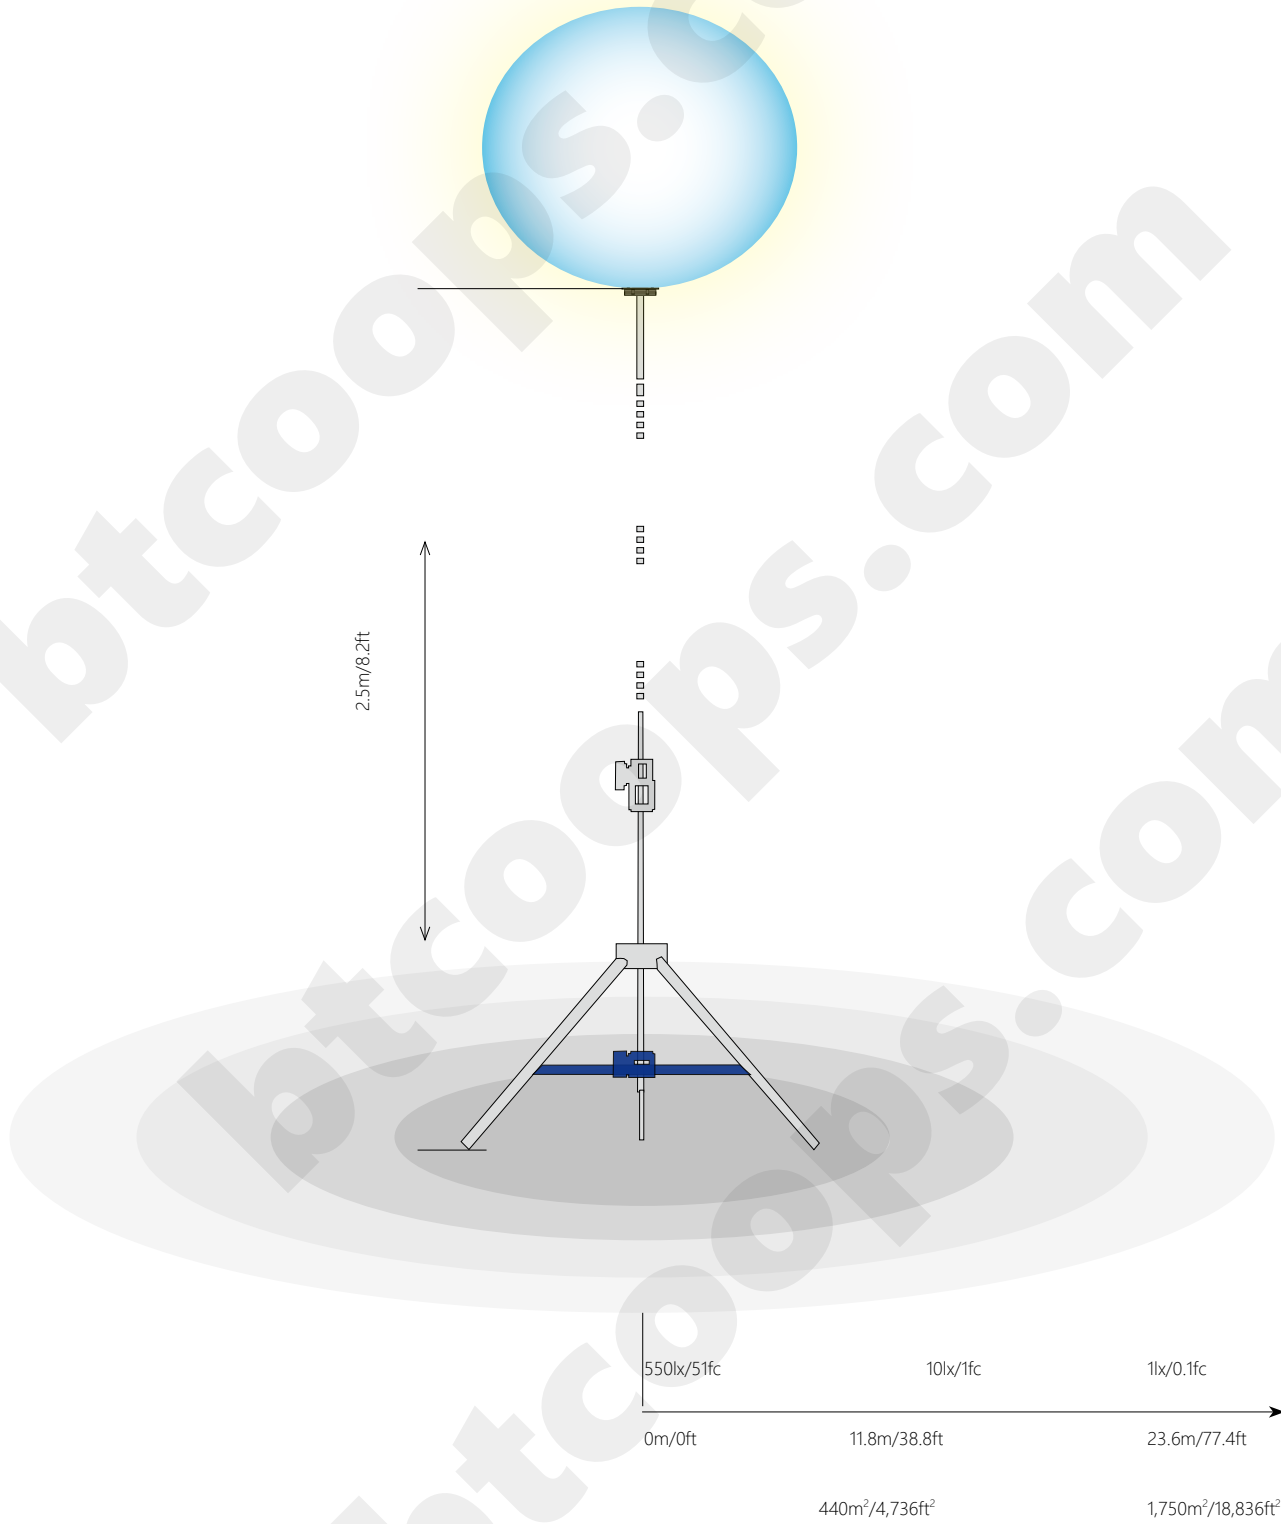

## Mount type

1) tripod/pole mount

2) hanging from ceiling/truss

## Technical data

<b>Lamps</b>	4 x RGBW LED
<b>Luminous flux</b>	RGB LED - up to 16,000 LM white LED - up to 12,000 Lm
<b>Lamps lifetime</b>	> 50,000 hrs
<b>Power of LED</b>	RGB LED: 270 W - white LED: 90w
<b>Total power</b>	400 W - 1.7A/230V or 3.3A/120V
<b>Total power for a generator</b>	0.5 kVA
<b>Power supply</b>	100-240 VAC 50/60 HZ
<b>Restrike time</b>	instant
<b>Noise level</b>	< 50 dB
<b>Colour temperature</b>	warm white - 3000k / cool white - 6500k
<b>DMX control</b>	yes
<b>Flicker free</b>	yes
<b>Envelope sizes</b>	90cm, 110cm, 130 cm, 160 cm, 200 cm
<b>Standard envelope shape</b>	sphere
<b>Weight of the lighting balloon</b>	6.8 kg
<b>Weight of the control box</b>	2.8 kg
<b>Wind resistance</b>	Up to 60 km/h
<b>Set-up time</b>	10~15 minutes
<b>Ingress protection degree</b>	IP 54

## Envelope options

**Muse RGBW - 1.3m diameter envelope  
tripod stand/pole mount version - 360w**  
by inner white LED 90w only

**Muse RGBW - 1.3m diameter envelope  
tripod stand/pole mount version - 360w**  
by inner RGB LED 270w + white LED 90w

**Muse RGBW - 1.3m diameter envelope  
hanging version - 360w**  
by inner white LED 90w only