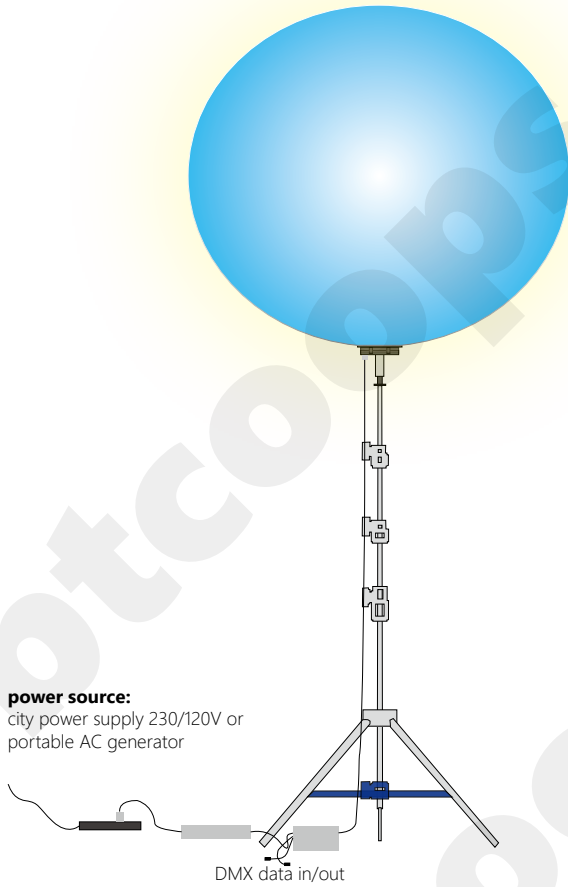

## General features

- 1) inflatable lighting envelope structure with built-in fan
- 2) indoor or outdoor use
- 3) Tripod mount, stand-alone pole mount, hanging from ceiling or truss mount
- 4) RGB+W LEDs (red,green,blue,white and over 1,000 mixed perceptible colors)
- 5) smart controls (DMX, manual, auto, sound, remote etc.)

## Mount type

1) tripod/pole mount

2) hanging from ceiling/truss

## Envelope options

**Muse RGBW - 1.3m diameter envelope  
tripod stand/pole mount version - 360w**  
by inner white LED 90w only

**Muse RGBW - 1.3m diameter envelope  
tripod stand/pole mount version - 360w**  
by inner RGB LED 270w + white LED 90w