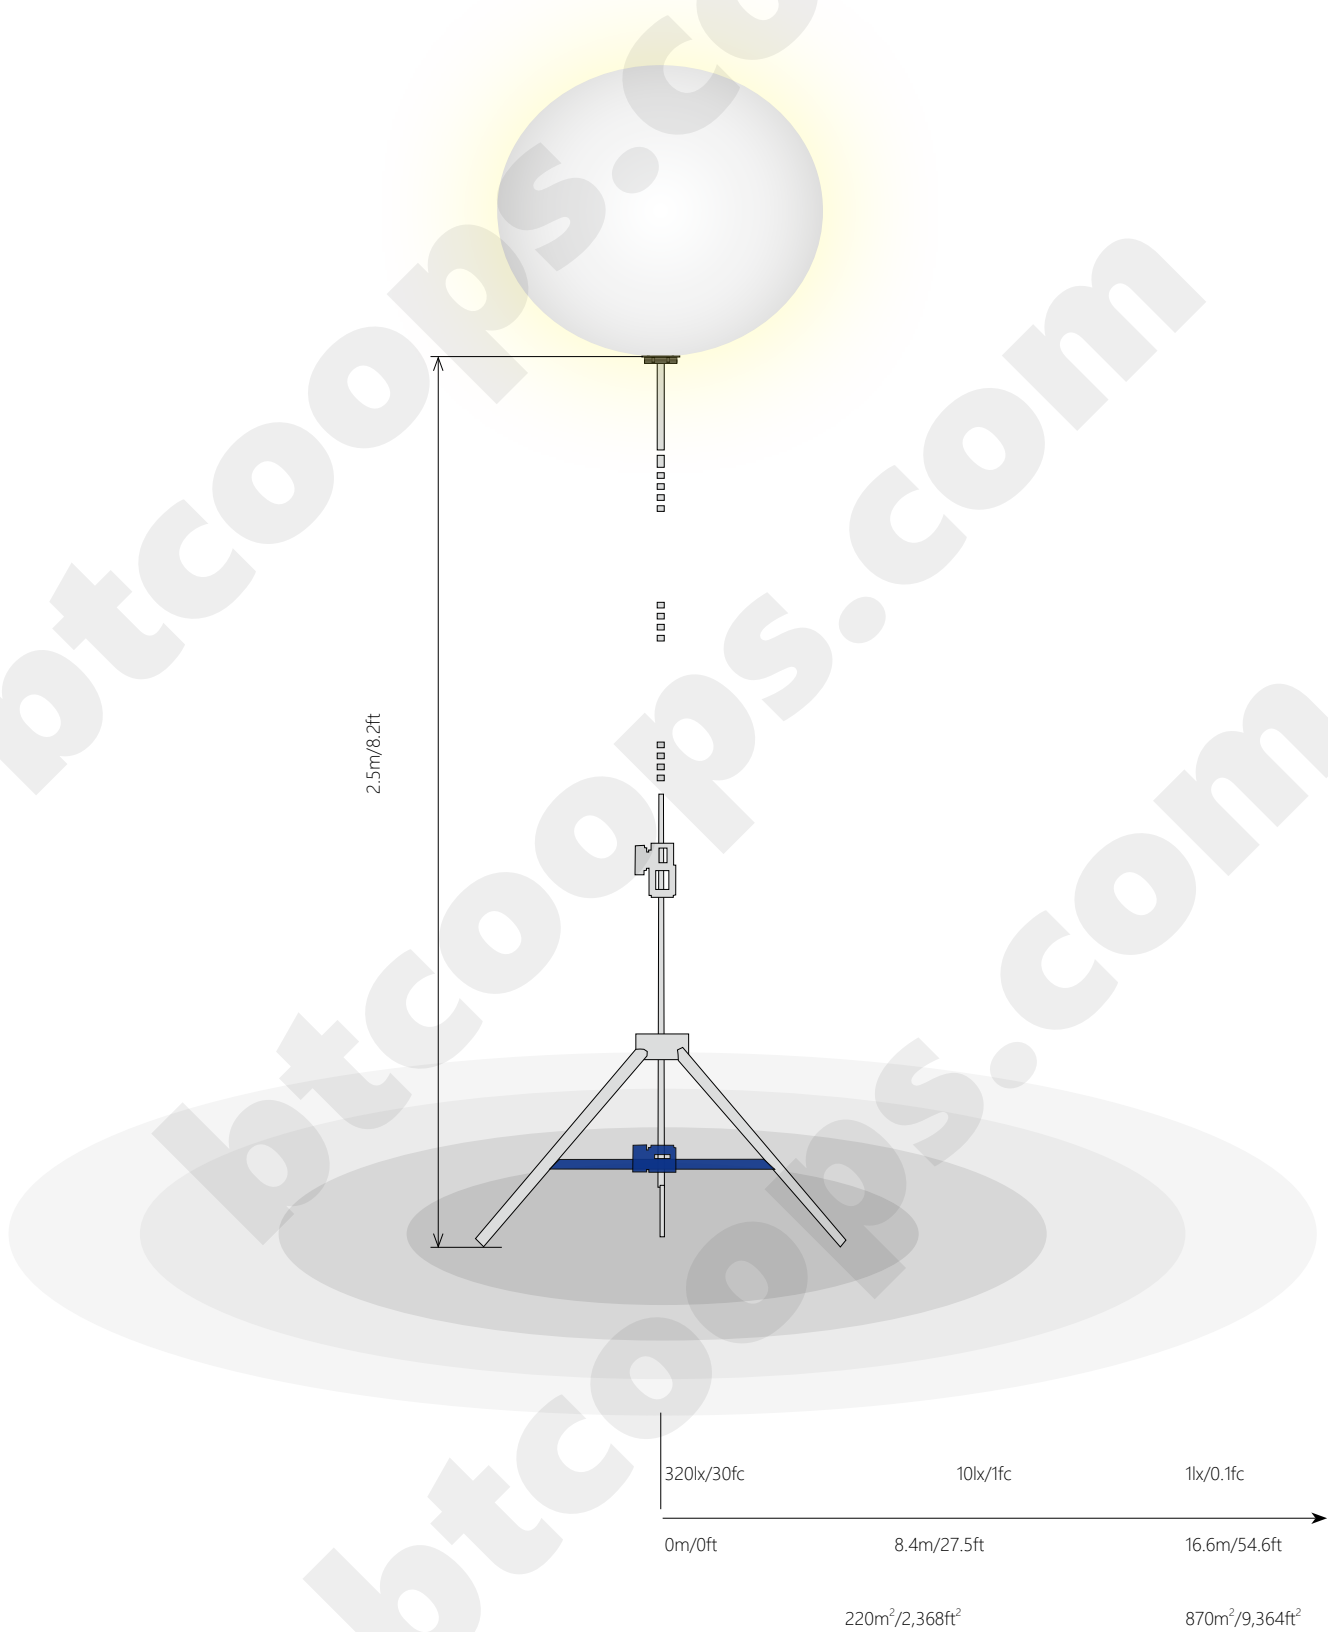

## Mount type

1) tripod/pole mount

2) hanging from ceiling/truss

## Technical data

<b>Lamps</b>	4 x RGBW LED
<b>Luminous flux</b>	RGB LED - up to 16,000 LM white LED - up to 12,000 Lm
<b>Lamps lifetime</b>	> 50,000 hrs
<b>Power of LED</b>	RGB LED: 270 W - white LED: 90w
<b>Total power</b>	400 W - 1.7A/230V or 3.3A/120V
<b>Total power for a generator</b>	0.5 kVA
<b>Power supply</b>	100-240 VAC 50/60 HZ
<b>Restrike time</b>	instant
<b>Noise level</b>	< 50 dB
<b>Colour temperature</b>	warm white - 3000k / cool white - 6500k
<b>DMX control</b>	yes
<b>Flicker free</b>	yes
<b>Envelope sizes</b>	90cm, 110cm, 130 cm, 160 cm, 200 cm
<b>Standard envelope shape</b>	sphere
<b>Weight of the lighting balloon</b>	6.8 kg
<b>Weight of the control box</b>	2.8 kg
<b>Wind resistance</b>	Up to 60 km/h
<b>Set-up time</b>	10~15 minutes
<b>Ingress protection degree</b>	IP 54

## Envelope options

**Muse RGBW - 1.3m diameter envelope  
tripod stand/pole mount version - 360w**  
by inner white LED 90w only

**Muse RGBW - 1.3m diameter envelope  
tripod stand/pole mount version - 360w**  
by inner RGB LED 270w + white LED 90w

**Muse RGBW - 1.3m diameter envelope  
hanging version - 360w**  
by inner white LED 90w only