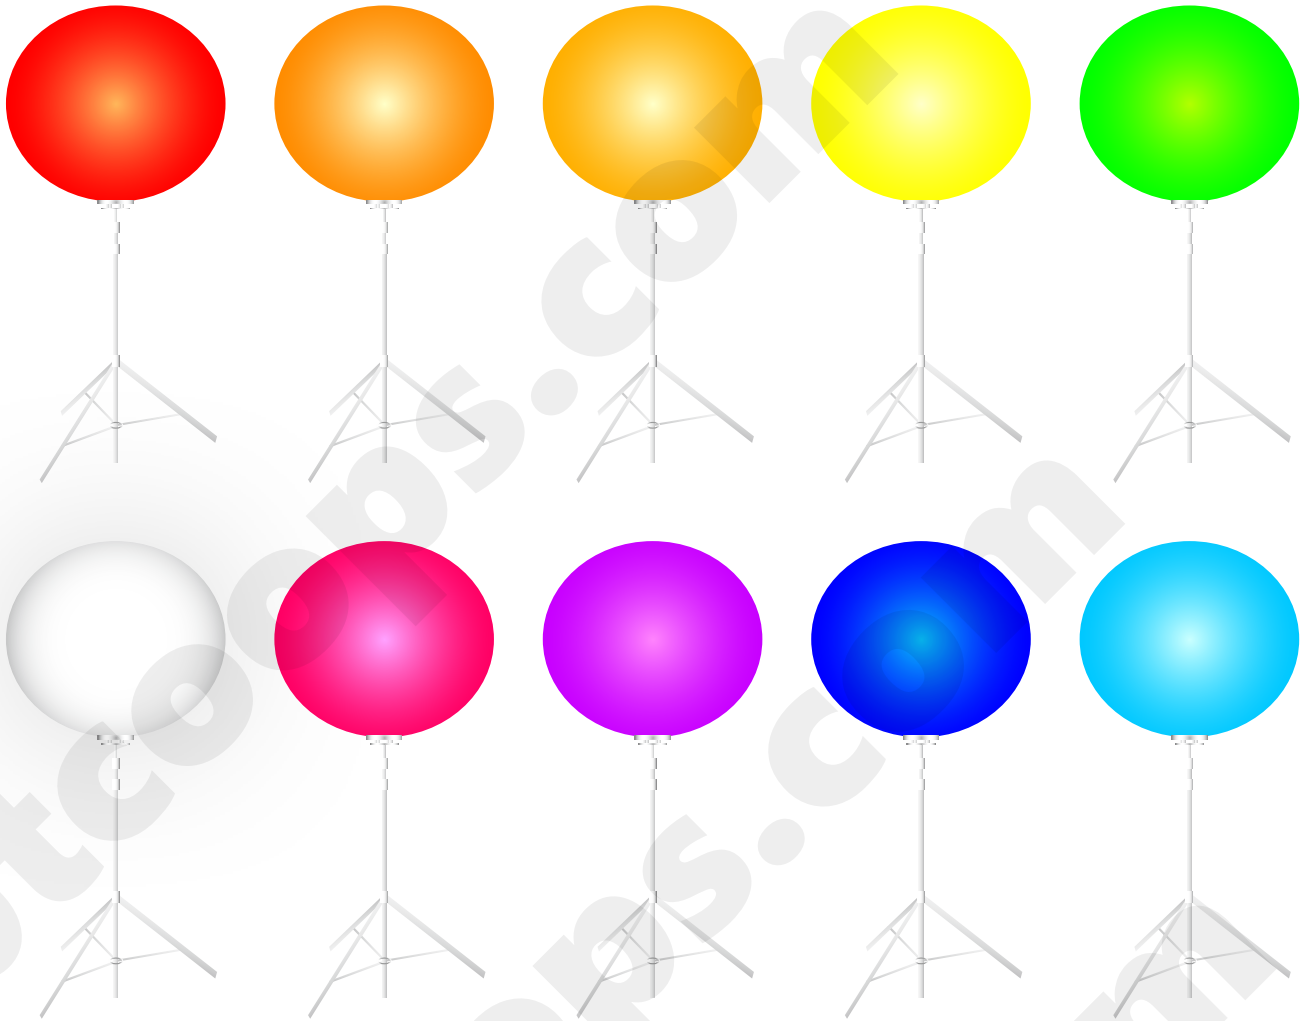

Functions

1) decoration 2) lighting/illumination 3) communication 4) signal

General features

1) inflatable lighting envelope structure with built-in fan
2) indoor or outdoor use
3) Tripod mount, stand-alone pole mount, hanging from ceiling or truss mount
4) RGB+W LEDs (red,green,blue,white and over 1,000 mixed perceptible colors)
5) smart controls (DMX, manual, auto, sound, remote etc.)