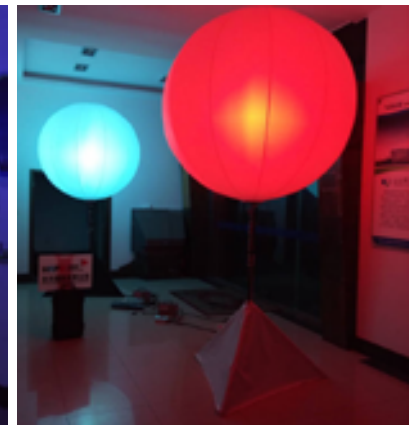

Versatile design. HAFE is the first one in China who developed and integrates RGB + white LED technology in inflatable lighting products, of which our Muse RGBW is typically designed for all kinds of themes, places and applications. Customizable lighting envelopes are available in many possible shapes.

Amazing lighting and decor functions. Thanks to the control box, Muse RGBW is both friendly to DMX512 control mode or manual set mode or remote. It can light up (white) a space otherwise decor. (colors) it as long as the time needed in the same unit. The unit could be working through either a DMX console or master box (wire or wireless solution), otherwise working autonomously with pre-set color modes within control box; some color shifting effects are internally pre-set as well like (flash, jump, fade, sound control etc.). Besides, a remote control feature (50m) is available optionally at request.

Quality guaranteed. All products enjoy manufacturer's warranty against workmanship defects for a period of 1-year from shipment.

Market themes

1) All kinds of events
  - corporate, social, festival, party, fashion/live show, sports
2) exhibit and fair
3) business (product launch, promotion, branding etc.)
4) wedding
5) entertainment
6) hospitality & catering