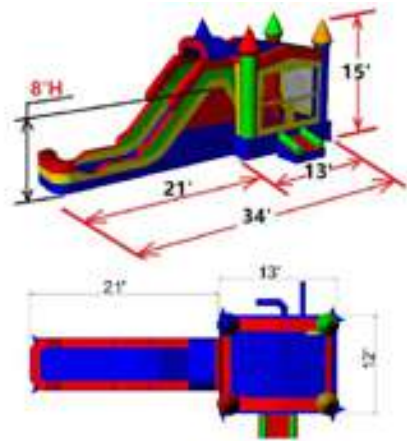

3D Modelling